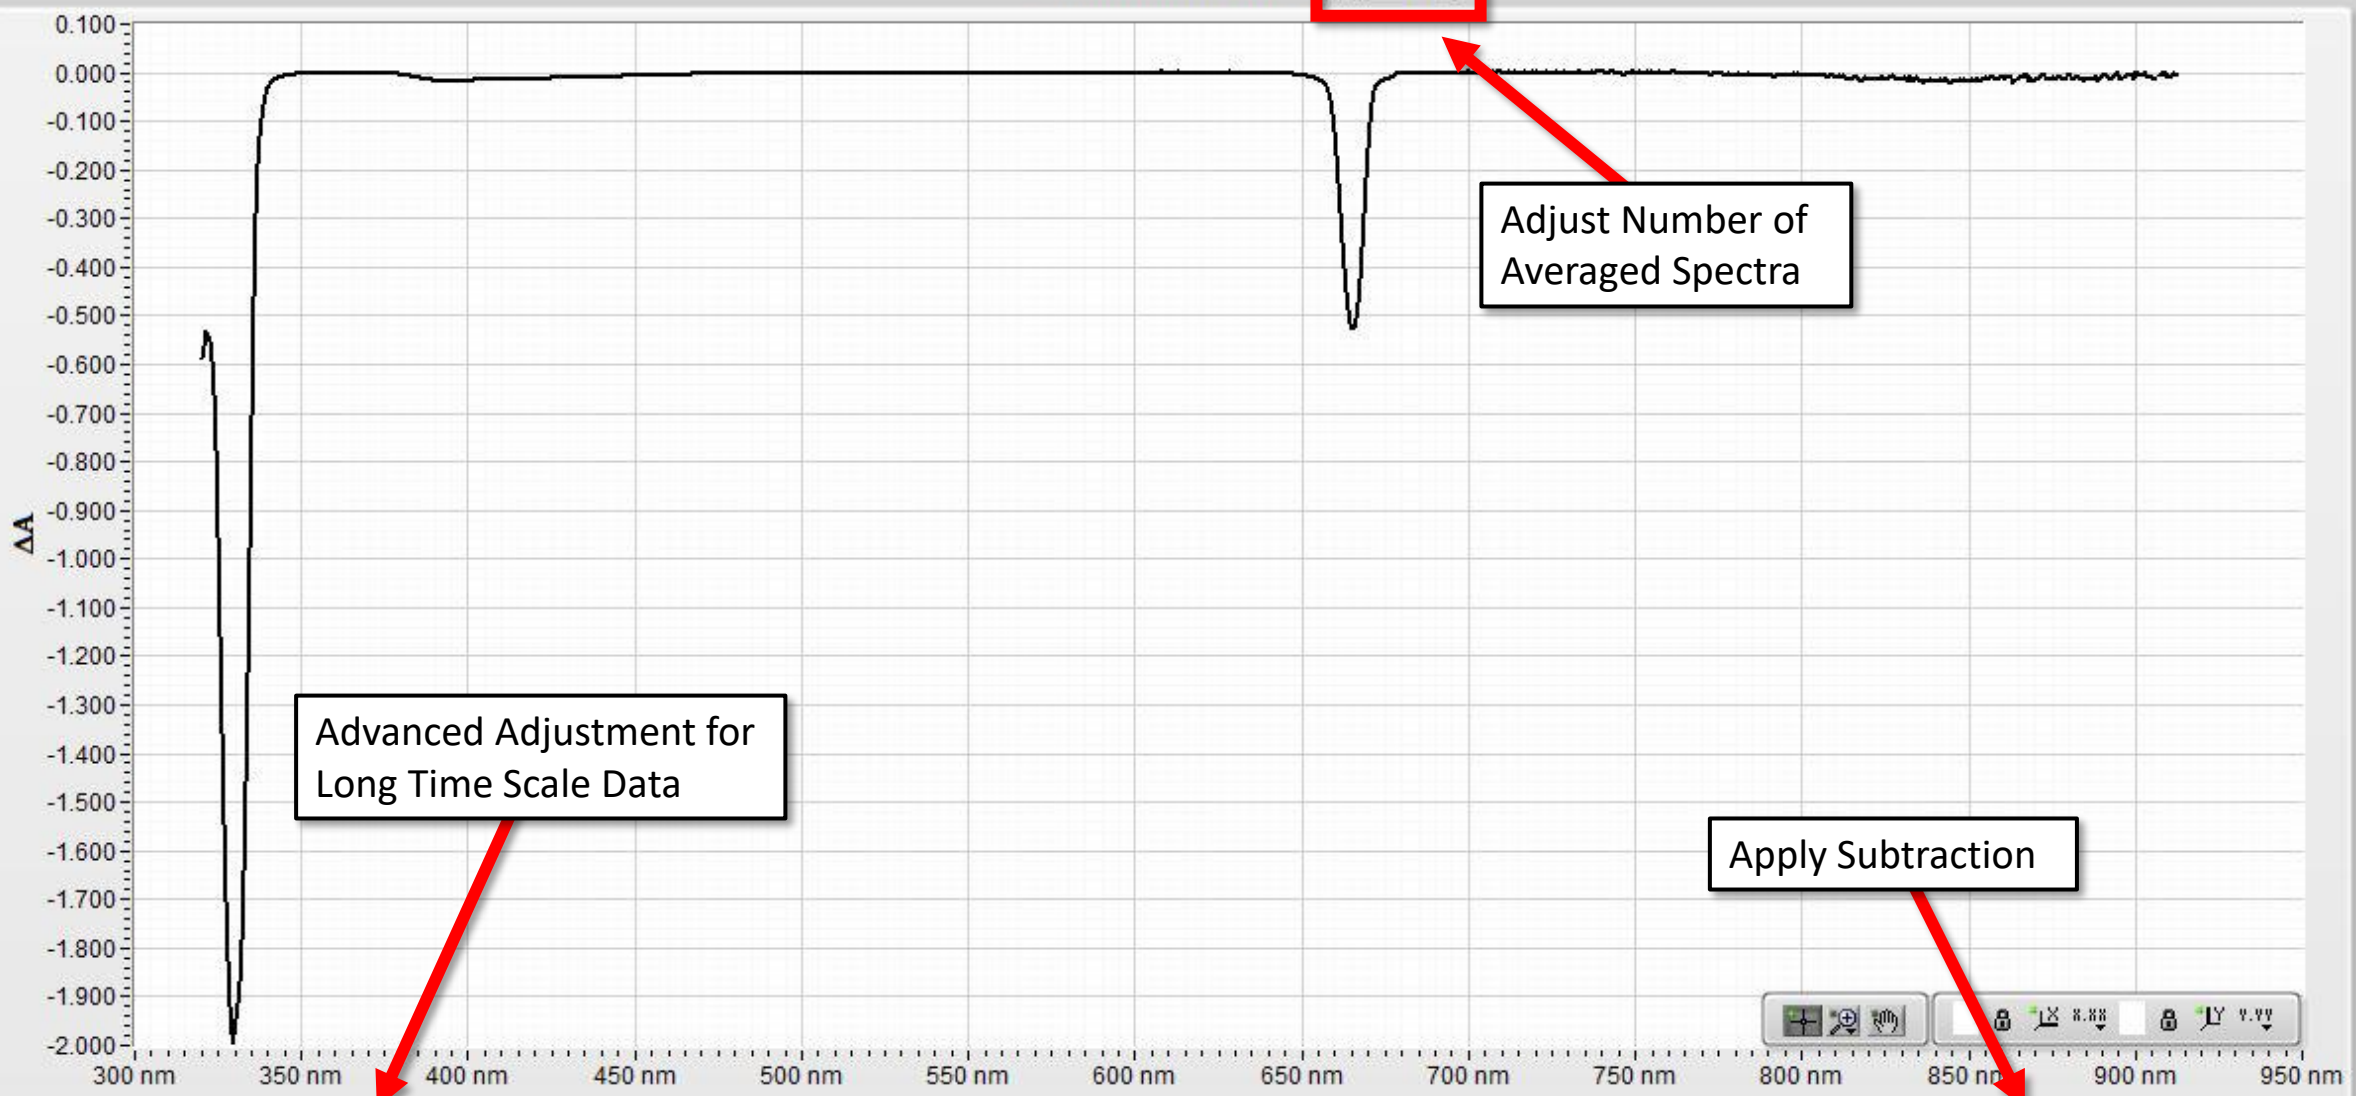

Spectra to Average

Advanced Adjustment for Long Time Scale Data

Adjust Number of Averaged Spectra

Apply Subtraction

Set time range

Accept

Navigation icons: zoom in, zoom out, pan, zoom reset, zoom lock, zoom auto, zoom off.